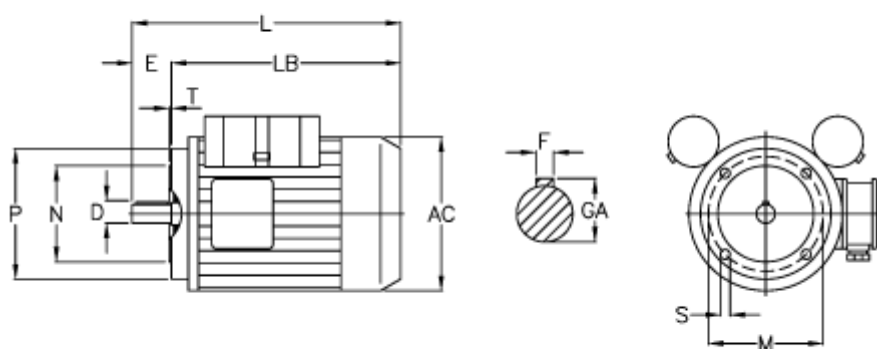

Article number: 25025665002

Description: ICME Single-phase motor MD71 B6 0,25KW
6 - 900 rpm 1x230 Volt 50Hz B14 with starting & running capacitor

Measures

AC = 137	M = 85
D = 14	N = 70
E = 30	P = 105
F = 5	S = M6
GA = 16	T = 2.5
HB = 107	Z = 210
L = 268	
LB = 238	